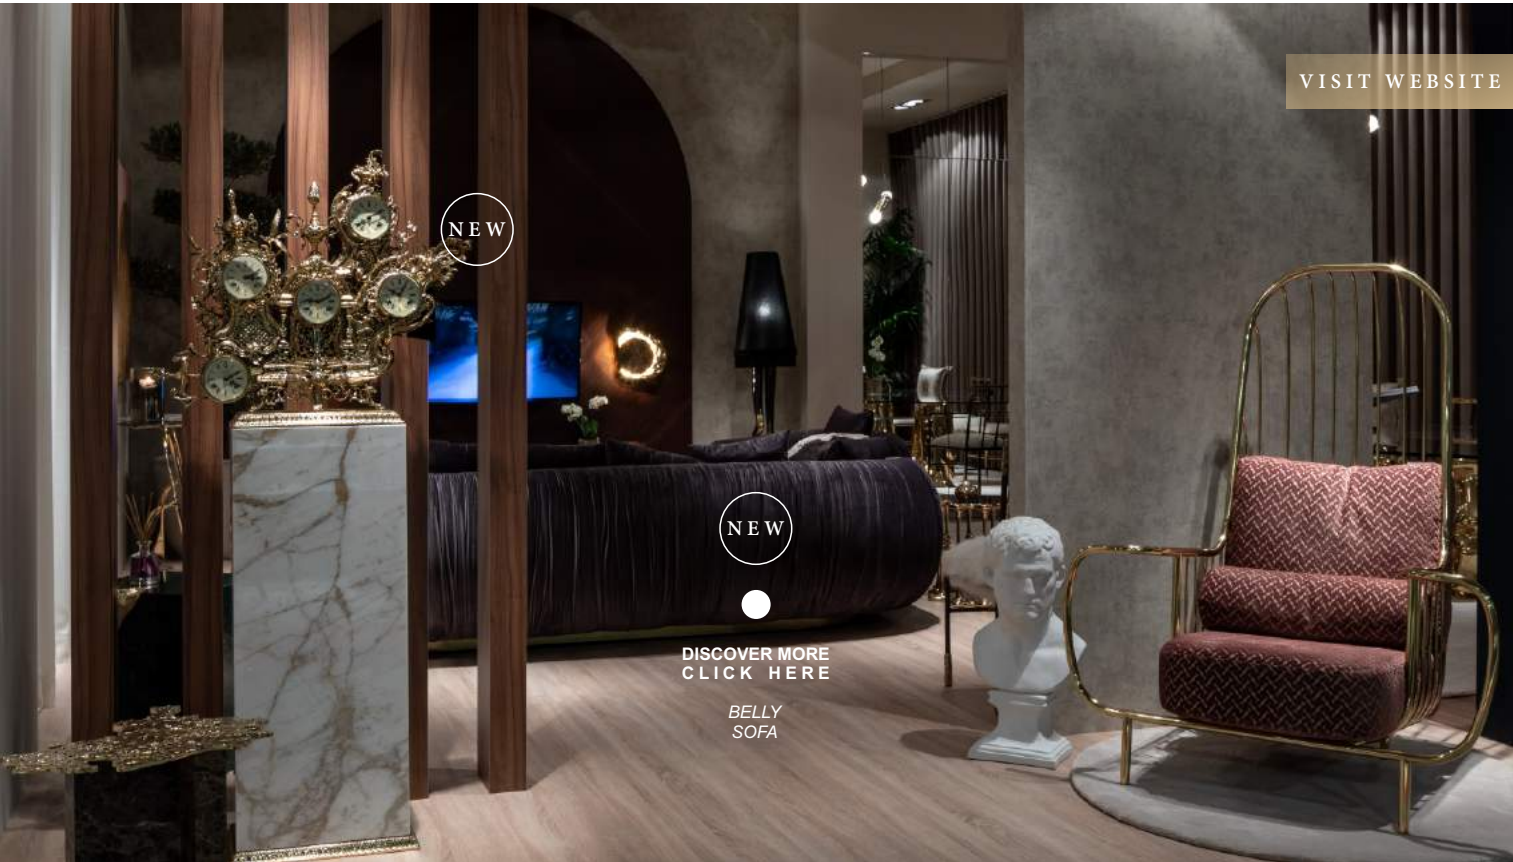

NEW

NEW

DISCOVER MORE
CLICK HERE

BELLY
SOFA